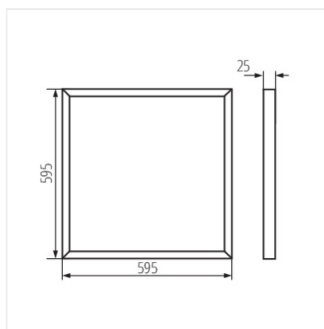

BAREV R

Panel LED

BAREV R 36W 6060 NW