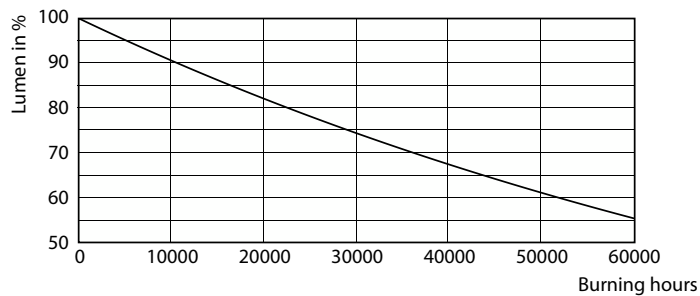

Lumen Maintenance Diagram