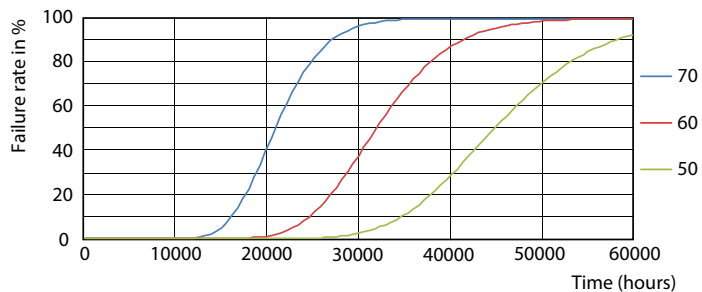

Spectral Power Distribution Colour

General uniform lighting

General uniform lighting

Životnost

Life Expectancy Diagram

LifetimeVsTc

CorePro LEDtube EM/Mains

Životnost