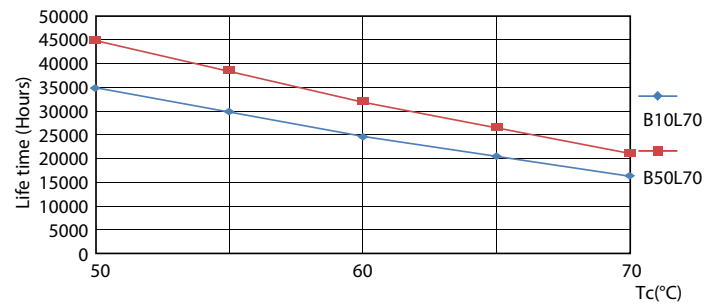

Spectral Power Distribution Colour

General uniform lighting

General uniform lighting

Životnost

Life Expectancy Diagram

LifetimeVsTc

CorePro LEDtube EM/Mains

Životnost