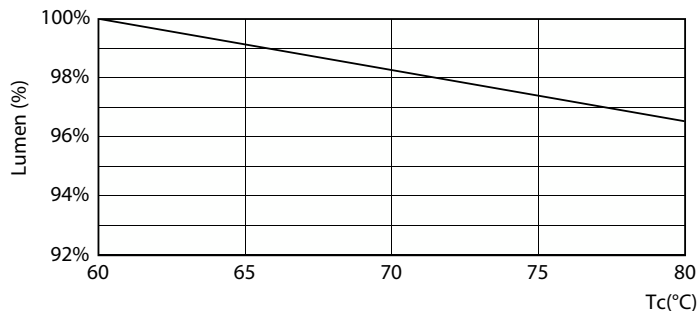

Spectral Power Distribution Colour

General uniform lighting

General uniform lighting

Životnost

Life Expectancy Diagram

LifetimeVsTc

CorePro LEDtube EM/Mains

Životnost