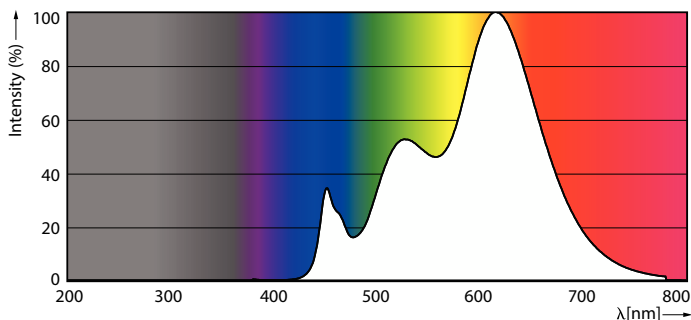

## Fotometrické údaje

Accent Lighting - Spots

Spectral Power Distribution Colour

Accent Lighting Spots