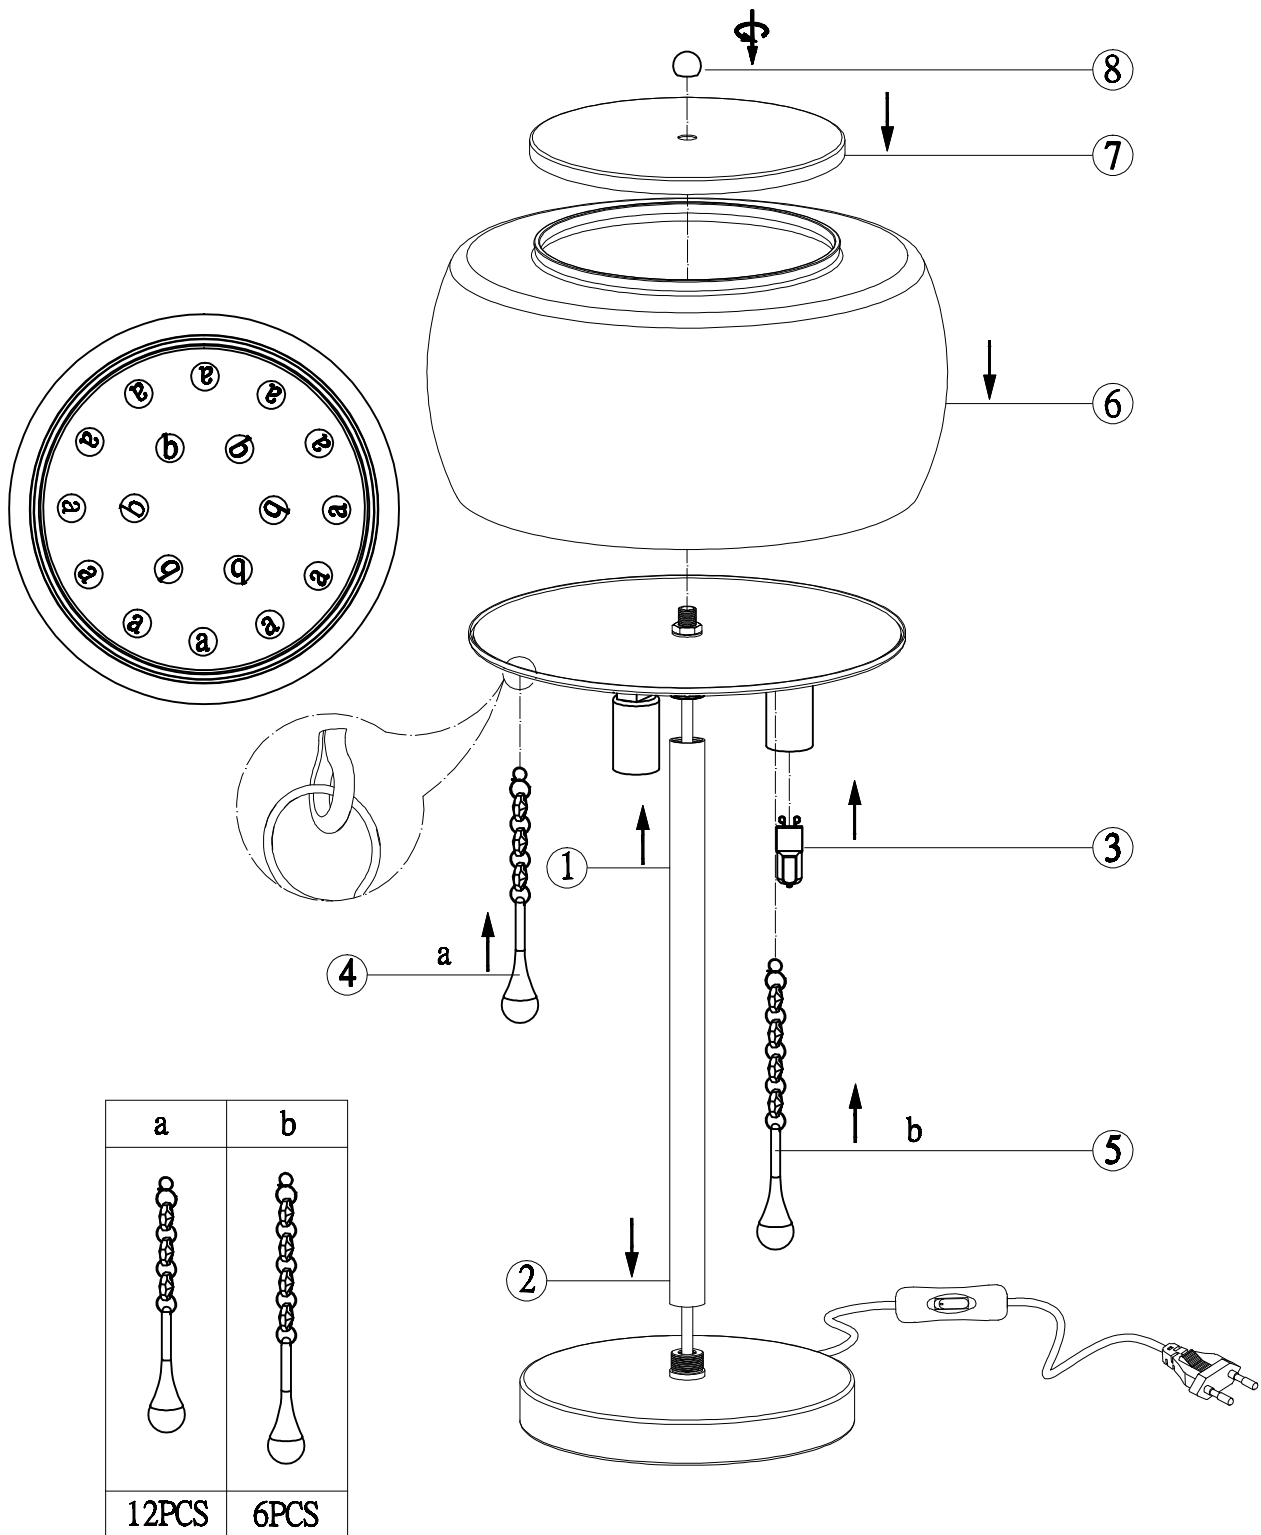

GLOBO

LIGHTING

www.globo-lighting.com

15809T/15837T/15838T

GLOBO Handels GmbH
Gewerbestr. 3
A-9184 Sankt Pter