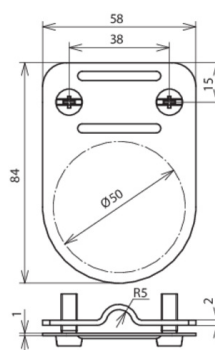

TS 7.10 FL30 PP V2A (480 113)

Figure without obligation

Type	TS 7.10 FL30 PP V2A
Part No.	480 113
Material	StSt
Clamping range Rd / FI	7-10 / 30 mm
Screw	M6 x 16 mm
Material of screw	StSt
Material of cleat	StSt
Dimensions	84 x 58 x 1 mm
Weight	61 g
Customs tariff number (Comb. Nomenclature EU)	83100000
GTIN	4013364112681
PU	50 pc(s)

We reserve the right to introduce changes in performance, configuration and technology, dimensions, weights and materials in the course of technical progress. The figures are shown without obligation.