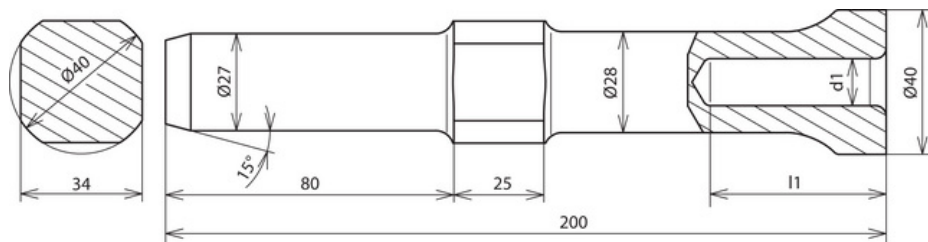

**HE TE 20 R27 VH WN STBLANK (620 005)**

Figure without obligation

Type	HE TE 20 R27 VH WN STBLANK
Part No.	620 005
For equipment made by	Wacker Neuson
Type	BHF 30
Adapter	round Ø27 x 80 mm
Material	St/bare
Hole (d1 x l1)	13 x 50 mm
Length	200 mm
Earth rod diameter	20 mm
Earth rod type	Z, AZ
Weight	1,07 kg
Customs tariff number (Comb. Nomenclature EU)	82079099
GTIN	4013364027039
PU	1 pc(s)

Special hammer insert Part No. 620 039 for earth rods Part No. 620 902 TYPE AZ StSt (V4A).

We reserve the right to introduce changes in performance, configuration and technology, dimensions, weights and materials in the course of technical progress. The figures are shown without obligation.