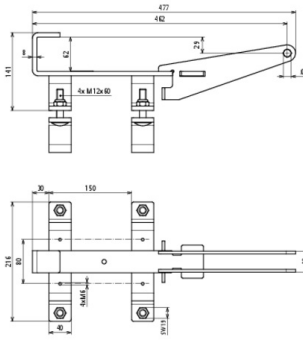

HA VH WA BH55 BH65 BH55RW (600 035)

Figure without obligation

Type	HA VH WA BH55 BH65 BH55RW
Part No.	600 035
Types	BH 55, BH 65, BH 55 rw, EH 50, K 2500 H
Material	St/tZn
Weight	5,78 kg
Customs tariff number (Comb. Nomenclature EU)	73269098
GTIN	4013364460003
PU	1 pc(s)

We reserve the right to introduce changes in performance, configuration and technology, dimensions, weights and materials in the course of technical progress. The figures are shown without obligation.