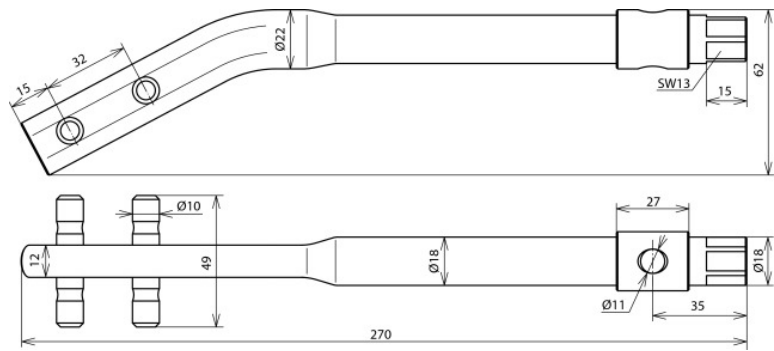

RE GK 8.10 SW13 STBRUE (595 000)

Figure without obligation

Wrench size 13 for screwing.

Type	RE GK 8.10 SW13 STBRUE
Part No.	595 000
Material	St/burnished
For Rd	8-10 mm
Length	260 mm
Weight	329 g
Customs tariff number (Comb. Nomenclature EU)	82055980
GTIN	4013364046535
PU	1 pc(s)