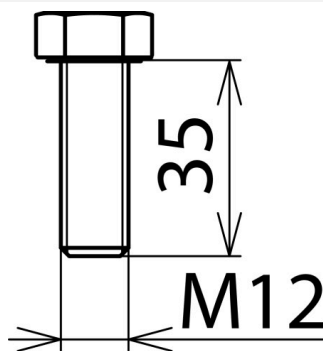

SKS M12X35 V2A (561 935)

Figure without obligation

Figure without obligation

Type	SKS M12X35 V2A
Part No.	561 935
Dimensions	M12 x 35 mm
Material	StSt A2-70
Standard	In accordance with DIN 933
Weight	42 g
Customs tariff number (Comb. Nomenclature EU)	73181575
GTIN	4013364056053
PU	1 pc(s)