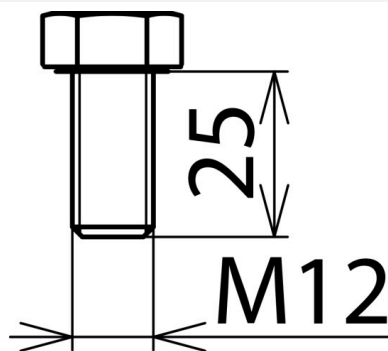

SKS M12X25 V2A (561 925)

Figure without obligation

Figure without obligation

Type	SKS M12X25 V2A
Part No.	561 925
Dimensions	M12 x 25 mm
Material	StSt A2-70
Standard	In accordance with DIN 933
Weight	35 g
Customs tariff number (Comb. Nomenclature EU)	73181575
GTIN	4013364056244
PU	1 pc(s)