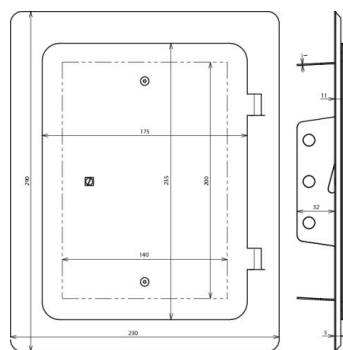

RTUP 290X230 VKS V2A (476 020)

Figure without obligation

Type	RTUP 290X230 VKS V2A
Part No.	476 020
Material	StSt
Mounting dimensions	200 x 140 mm
Dimensions	290 x 230 mm
Weight	800 g
Customs tariff number (Comb. Nomenclature EU)	85389099
GTIN	4013364126916
PU	1 pc(s)

We reserve the right to introduce changes in performance, configuration and technology, dimensions, weights and materials in the course of technical progress. The figures are shown without obligation.