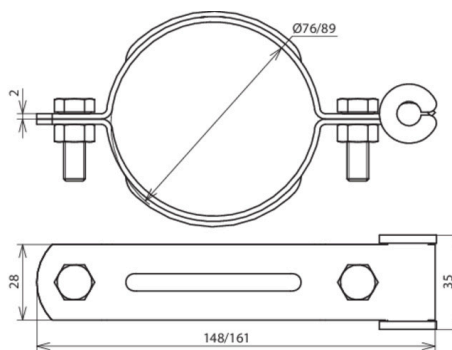

LH KD 8.10 D76 STTZN (425 076)

Figure without obligation

Type	LH KD 8.10 D76 STTZN
Part No.	425 076
Clamping range Ø pipe	76 mm
Material	St/tZn
Conductor support Rd	8-10 mm
Conductor routing	fixed
Screw	⚙ M8 x 20 mm
Material of screw / nut	StSt
Weight	208 g
Customs tariff number (Comb. Nomenclature EU)	85389099
GTIN	4013364022683
PU	50 pc(s)