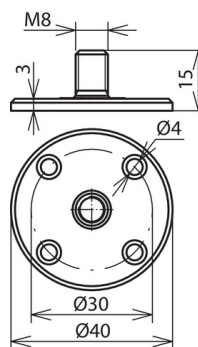

BP D40 GBM8 4XB4 K GR (297 025)

Figure without obligation

Type	BP D40 GBM8 4XB4 K GR
Part No.	297 025
Application note	for roofing felt, concrete, steel and brickwork with threaded bolt for conductor holders with M8 female thread (e.g. 204 002, 204 004)
Material of roof conductor holder	plastic
Colour	grey °
Dimensions	Ø40 mm
Fixing	[4x] Ø4 mm
Standard	DIN 48829 K
Weight	5 g
Customs tariff number (Comb. Nomenclature EU)	85389099
GTIN	4013364023390
PU	100 pc(s)