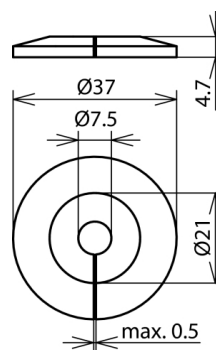

MS 37 4.7 B7.5 K GR (276 056)

Figure without obligation

Prevents rain water from running down the round wire and soiling of the facade.

Type	MS 37 4.7 B7.5 K GR
Part No.	276 056
Material	plastic
Conductor Rd	8 mm
Colour	grey
Diameter Ø	37 mm
Hole	7.5 mm
Weight	2 g
Customs tariff number (Comb. Nomenclature EU)	39269097
GTIN	4013364104983
PU	100 pc(s)