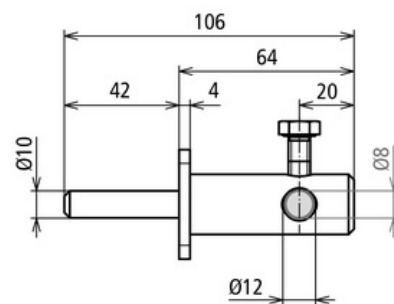

**ASK 8 150 40 2XB10.5 V2A (241 009)**

Figure without obligation

Type	ASK 8 150 40 2XB10.5 V2A
Part No.	241 009
Material	StSt
Dimensions (l x w x d)	150 x 40 x 6 mm
Support Rd	8 mm
Hole Ø	10.5 mm
Screw	⚙ M8 x 20 mm
Material of screw	StSt
Weight	376 g
Customs tariff number (Comb. Nomenclature EU)	85389099
GTIN	4013364072985
PU	20 pc(s)