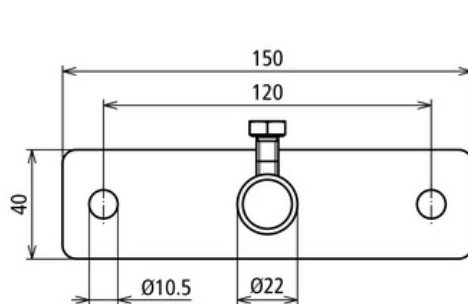

**ASK 8 150 40 2XB10.5 V2A (241 009)**

Figure without obligation

Type	ASK 8 150 40 2XB10.5 V2A
Part No.	241 009
Material	StSt
Dimensions (l x w x d)	150 x 40 x 6 mm
Support Rd	8 mm
Hole Ø	10.5 mm
Screw	⚙ M8 x 20 mm
Material of screw	StSt
Weight	376 g
Customs tariff number (Comb. Nomenclature EU)	85389099
GTIN	4013364072985
PU	20 pc(s)