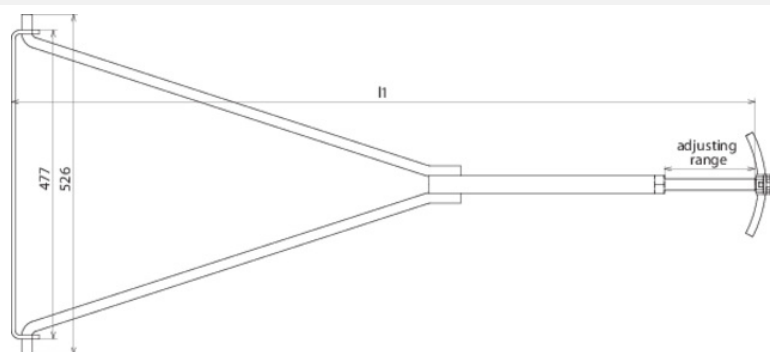

**TS 7.10 V1.45 1.75M V2A (239 019)**

Figure without obligation

Type	TS 7.10 V1.45 1.75M V2A
Part No.	239 019
Material	StSt
Adjustable range (l1)	1.45-1.75 m
Support Rd	7-10 mm
Standard	following DIN 48827
Weight	5,2 kg
Customs tariff number (Comb. Nomenclature EU)	85389099
GTIN	4013364093560
PU	1 pc(s)