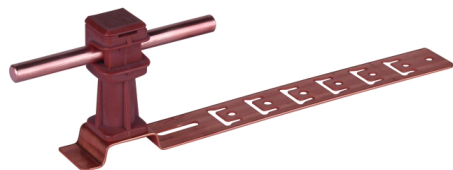

DLH US 8 H36 L205 BR GALCU (204 177)

Figure without obligation

Type	DLH US 8 H36 L205 BR GALCU
Part No.	204 177
Material of roof conductor holder	Cu
Length of brace (I1)	205 mm
Height of conductor holder	36 mm
Material of conductor holder	plastic
Colour of conductor holder	brown •
Conductor support Rd	8 mm
Type of conductor holder	DEHNsnap
Conductor routing	loose
Brace type	with preformed bending points
Fixing possibilities	hook locking, angling, nailing
Type of roofing	pantiled roofs
Female thread	M6
Weight	70 g
Customs tariff number (Comb. Nomenclature EU)	85389099
GTIN	4013364042568
PU	50 pc(s)