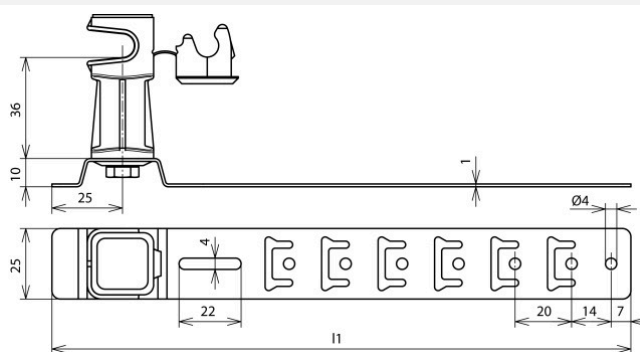

DLH US 8 H36 L205 BR GALCU (204 177)

Figure without obligation

Type	DLH US 8 H36 L205 BR GALCU
Part No.	204 177
Material of roof conductor holder	Cu
Length of brace (I1)	205 mm
Height of conductor holder	36 mm
Material of conductor holder	plastic
Colour of conductor holder	brown •
Conductor support Rd	8 mm
Type of conductor holder	DEHNsnap
Conductor routing	loose
Brace type	with preformed bending points
Fixing possibilities	hook locking, angling, nailing
Type of roofing	pantiled roofs
Female thread	M6
Weight	70 g
Customs tariff number (Comb. Nomenclature EU)	85389099
GTIN	4013364042568
PU	50 pc(s)

We reserve the right to introduce changes in performance, configuration and technology, dimensions, weights and materials in the course of technical progress. The figures are shown without obligation.