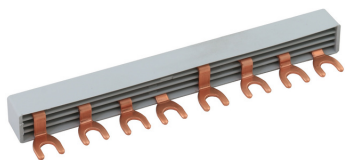

**NEW MVS 4 8 8 (900 850)**

Type	MVS 4 8 8
Part No.	900 850
Type	Four-phase
Number of contact studs	8
Max. installation length	8Standard DIN module(s)
Nominal cross-section	10mm <sup>2</sup>
Weight	60.96 g
Customs tariff number (Comb. Nomenclature VAE)	85369001
GTIN	4013364460379
PU	5 Stk