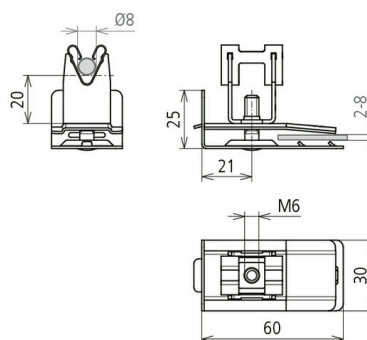

NEW DLH DG 8 H20 KB2.8 KU V2A (206 379)

Figure without obligation

Type	DLH DG 8 H20 KB2.8 KU V2A
Part No.	206 379
Material of roof conductor holder	StSt
Clamping range	2-8 mm
Height of conductor holder	20 mm
Material of conductor holder	StSt
Conductor support Rd	8 mm
Type of conductor holder	DEHNgrip
Female thread	M6
Conductor routing	loose
Type of roofing	aluminium shingles, PREFA roof systems as well as bitumen, wood and stone shingles
Fixing possibility	clamping
Standard	EN 62561-4
Weight	56 g
Customs tariff number (Comb. Nomenclature EU)	85389099
GTIN	4013364430983
PU	50 pc(s)

We reserve the right to introduce changes in performance, configuration and technology, dimensions, weights and materials in the course of technical progress. The figures are shown without obligation.