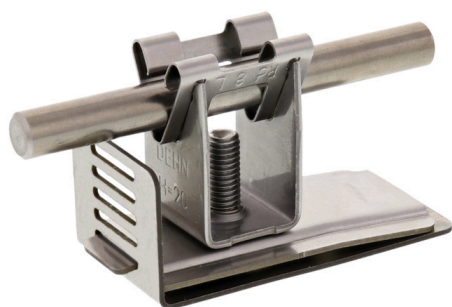

NEW DLH DG 8 H20 KB2.8 KU V2A (206 379)

Figure without obligation

Type	DLH DG 8 H20 KB2.8 KU V2A
Part No.	206 379
Material of roof conductor holder	StSt
Clamping range	2-8 mm
Height of conductor holder	20 mm
Material of conductor holder	StSt
Conductor support Rd	8 mm
Type of conductor holder	DEHNgrip
Female thread	M6
Conductor routing	loose
Type of roofing	aluminium shingles, PREFA roof systems as well as bitumen, wood and stone shingles
Fixing possibility	clamping
Standard	EN 62561-4
Weight	56 g
Customs tariff number (Comb. Nomenclature EU)	85389099
GTIN	4013364430983
PU	50 pc(s)