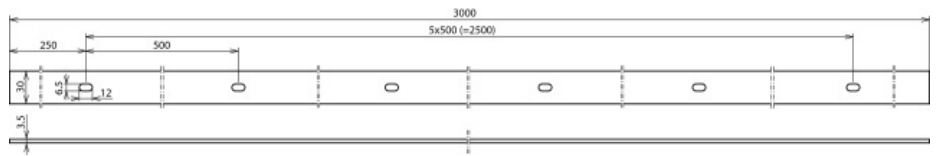

AF 30X3.5 V2A B6.5X12 3000 (860 425)

Figure without obligation

Type	AF 30X3.5 V2A B6.5X12 3000
Part No.	860 425
Material	StSt
Material No.	1.4301
Length (l1)	3000 mm
Dimensions	30 x 3.5 mm
Fixing	[6x] 6.5 x 12 mm
Hole distance	500 mm
Cross-section	105 mm ²
Standard	EN 62561-2
Weight	2,4 kg
Customs tariff number (Comb. Nomenclature EU)	85389099
GTIN	4013364227774
PU	5 pc(s)

Other dimensions are available upon request.