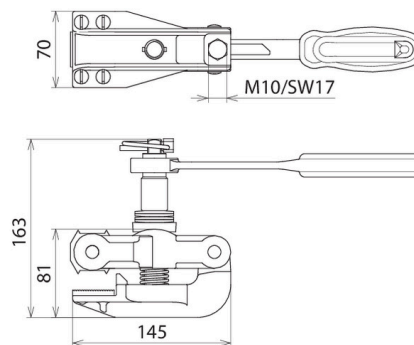

## SAK PFE ARA (792 455)

- Earthing clamp for railway tracks
- With detachable ratchet
- For profile-free earthing of track profiles S49, S54, S64 and UIC60

Figure without obligation

Figure without obligation

Type	SAK PFE ARA
Part No.	792 455
Anti-rotation cable lug	PK2 (Ø10.5 mm)
Cable material	Cu
For cable cross-section	50 mm <sup>2</sup>
Max. short-circuit current I <sub>k</sub> 0.06 s	32.0 kA
DB drawing No.	3 Ebgw 01.53 Bl. 2
Material (pressure plate)	Stainless steel
Material (clamp body)	MCI/tZn
Material (shaft)	Stainless steel
Weight	2,89 kg
Customs tariff number (Comb. Nomenclature EU)	85389099
GTIN	4013364376724
PU	1 pc(s)