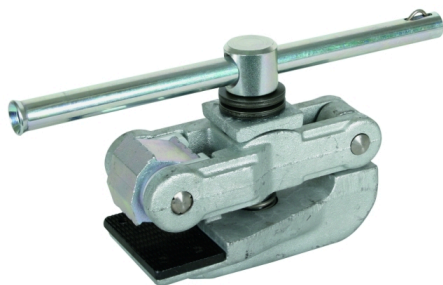

SAK PFE KN AB29 (792 451)

- Earthing clamp for railway tracks
- With detachable tommy bar (locking spring)
- For profile-free earthing of track profiles S49, S54, S64 and UIC60

Figure without obligation

Figure without obligation

| Type | SAK PFE KN AB29 |
|--|--------------------|
| Part No. | 792 451 |
| Anti-rotation cable lug | PK2 (Ø10.5 mm) |
| Cable material | Al |
| For cable cross-section | 70 mm ² |
| Max. short-circuit current I _k 0.06 s | 32.0 kA |
| DB drawing No. | Ebgw 01.82 |
| Material (pressure plate) | Hardened steel |
| Material (clamp body) | MCI/tZn |
| Material (shaft) | Stainless steel |
| Weight | 2,6 kg |
| Customs tariff number (Comb. Nomenclature EU) | 85389099 |
| GTIN | 4013364230170 |
| PU | 1 pc(s) |