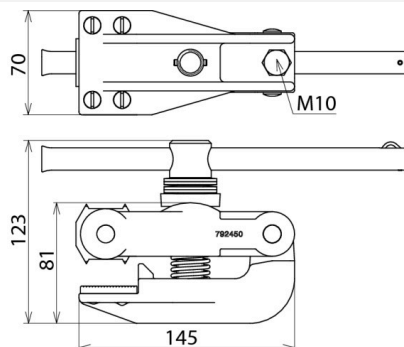

SAK PFE KN AB29 (792 451)

- Earthing clamp for railway tracks
- With detachable tommy bar (locking spring)
- For profile-free earthing of track profiles S49, S54, S64 and UIC60

Figure without obligation

Figure without obligation

| Type | SAK PFE KN AB29 |
|--|--------------------|
| Part No. | 792 451 |
| Anti-rotation cable lug | PK2 (Ø10.5 mm) |
| Cable material | Al |
| For cable cross-section | 70 mm ² |
| Max. short-circuit current I _k 0.06 s | 32.0 kA |
| DB drawing No. | Ebgw 01.82 |
| Material (pressure plate) | Hardened steel |
| Material (clamp body) | MCI/tZn |
| Material (shaft) | Stainless steel |
| Weight | 2,6 kg |
| Customs tariff number (Comb. Nomenclature EU) | 85389099 |
| GTIN | 4013364230170 |
| PU | 1 pc(s) |