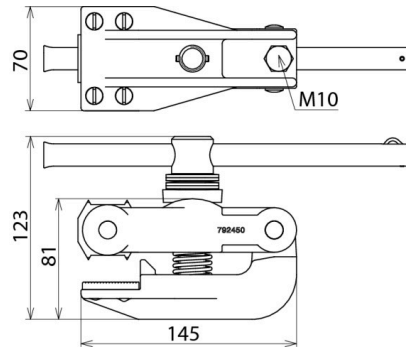

SAK PFE KN (792 450)

- Earthing clamp for railway tracks
- With detachable tommy bar (locking spring)
- For profile-free earthing of track profiles S49, S54, S64 and UIC60

Figure without obligation

Figure without obligation

Type	SAK PFE KN
Part No.	792 450
Anti-rotation cable lug	PK2 (Ø10.5 mm)
Cable material	Cu
For cable cross-section	50 mm ²
Max. short-circuit current I _k 0.06 s	34.0 kA
DB drawing No.	3 Ebgw 01.53 Bl. 1
DB material No.	157 535
Material (pressure plate)	Hardened steel
Material (clamp body)	MCl/iZn
Material (shaft)	Stainless steel
Weight	2,6 kg
Customs tariff number (Comb. Nomenclature EU)	85389099
GTIN	4013364051744
PU	1 pc(s)