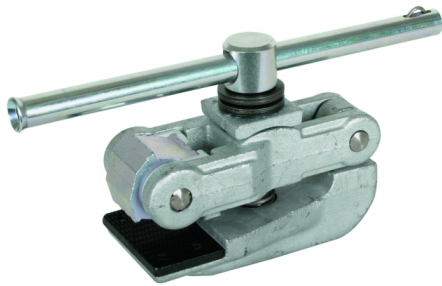

SAK PFE KN (792 450)

- Earthing clamp for railway tracks
- With detachable tommy bar (locking spring)
- For profile-free earthing of track profiles S49, S54, S64 and UIC60

Figure without obligation

Figure without obligation

Type	SAK PFE KN
Part No.	792 450
Anti-rotation cable lug	PK2 (Ø10.5 mm)
Cable material	Cu
For cable cross-section	50 mm ²
Max. short-circuit current I _k 0.06 s	34.0 kA
DB drawing No.	3 Ebgw 01.53 Bl. 1
DB material No.	157 535
Material (pressure plate)	Hardened steel
Material (clamp body)	MCl/iZn
Material (shaft)	Stainless steel
Weight	2,6 kg
Customs tariff number (Comb. Nomenclature EU)	85389099
GTIN	4013364051744
PU	1 pc(s)