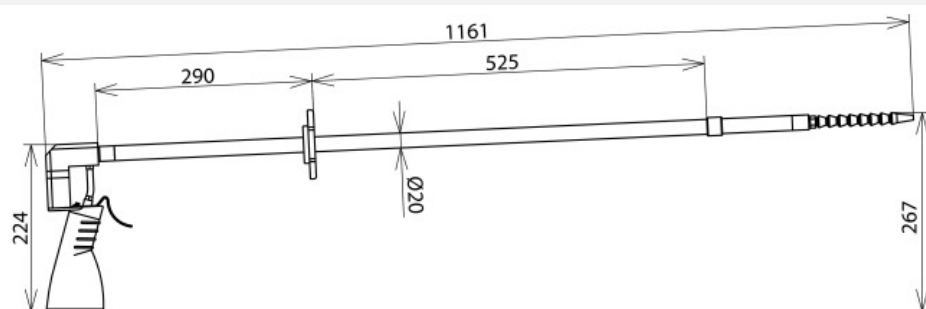

HOEL 36 20 1100 (785 399)

Figure without obligation

Figure without obligation

Type	HOEL 36 20 1100
Part No.	785 399
Nominal voltage (U _N)	Up to 36 kV
Total length (l ₀)	1160 mm
Insertion depth (l ₀)	280 mm
Length (handle) (l _H)	290 mm
Diameter	20 mm
Volume (oil container)	200 ml
Temperature range	+5 °C ... +50 °C
Standard	Based on DIN VDE 0681-1 and DIN VDE 0682-621
For use at	*
Accessory	Extension (500 mm) (Part No. 785 398)
Weight	757 g
Customs tariff number (Comb. Nomenclature EU)	82055980
GTIN	4013364146525
PU	1 pc(s)