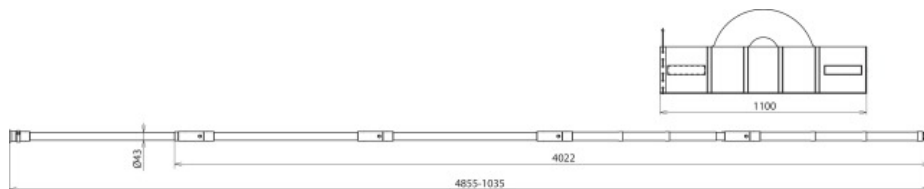

## EST SQL RW 4855 TA (769 515)

- Six-part earthing stick kit (for transport in motor vehicles)
- For outdoor use
- Robust aluminium cone coupling
- Only suitable for phase screw clamps and clamps with long T pin shaft

Figure without obligation

Type	EST SQL RW 4855 TA
Part No.	769 515
Total length ( $l_{G \max}$ / $l_{G \min}$ )	4855 / 1035 mm
Max. load on the operating head ( $l_{G \max}$ / $l_{G \min}$ )	8 / 13 kg
DB drawing No.	3 Ebgw 01.68-1
Material (insulating tube)	Glass-fibre reinforced polyester tube
End fitting	Aluminium / rubber eye
Standard	EN/IEC 61230 (DIN VDE 0683-100)
Temperature range	-25 °C ... +55 °C
Weight	6,01 kg
Customs tariff number (Comb. Nomenclature EU)	82055980
GTIN	4013364157361
PU	1 pc(s)