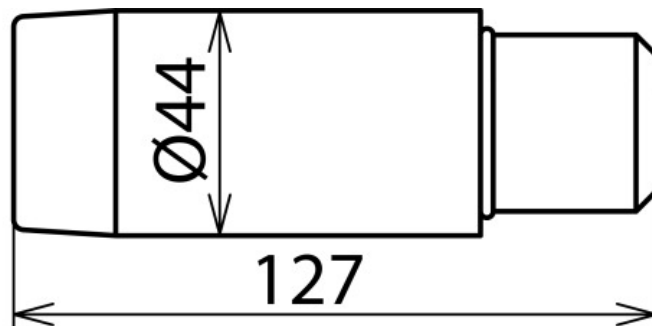

EFS L 127 (767 576)

- For use in wet weather conditions

Figure without obligation

Figure without obligation

Type	EFS L 127
Part No.	767 576
Category	L
Total length (l _G)	127 mm
Material	Plastic
Colour	Black •
For use at	▲
Weight	214 g
Customs tariff number (Comb. Nomenclature EU)	90309000
GTIN	4013364124998
PU	1 pc(s)