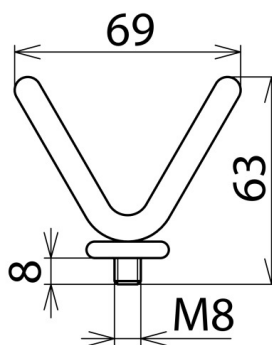

**EL M8 G PHE (766 924)**

Figure without obligation

Figure without obligation

<b>Type</b>	<b>EL M8 G PHE</b>
<b>Part No.</b>	<b>766 924</b>
Application	For overhead lines only
Material	StSt
Weight	46 g
Customs tariff number (Comb. Nomenclature EU)	90309000
GTIN	4013364094840
PU	1 pc(s)