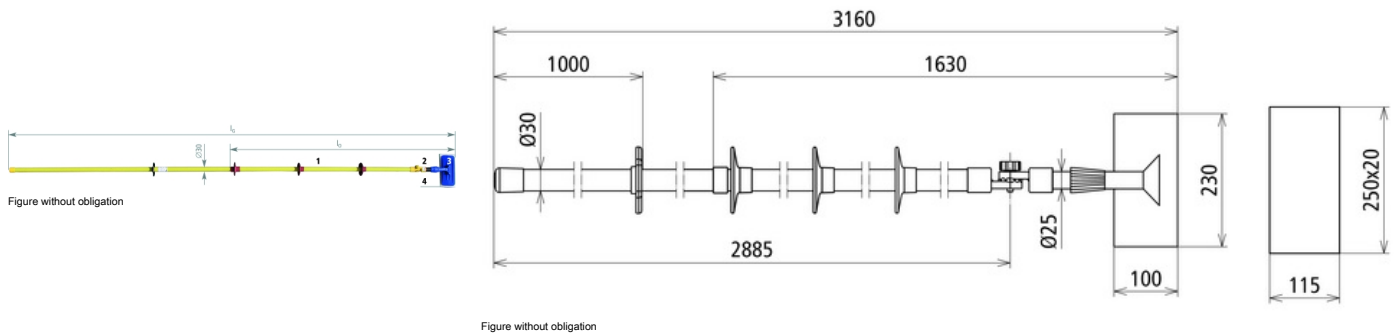

IS 25 ZK RK 3160 (766 340)

- Protection against accidental contact with live parts (e.g. overhead contact lines)
- Adjustable inclination angle of the operating head

Insulating stick kit for cleaning the windscreens of electric locomotives.

Type	IS 25 ZK RK 3160
Part No.	766 340
Nominal voltage U_N a.c.	Up to 25 kV
Nominal voltage U_N d.c.	Up to 7.5 kV
Total length (l_G)	3160 mm
Insertion depth (l_o)	1630 mm
Standard	Wet test in accordance with EN/IEC 61243-1 (DIN VDE 0682-411)
Weight	3 kg
Customs tariff number (Comb. Nomenclature EU)	96039099
GTIN	4013364125056
PU	1 pc(s)