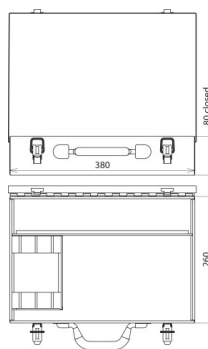

SBKL EKS TI KVS (766 300)

Figure without obligation

Figure without obligation

With foam padding

Type	SBKL EKS TI KVS
Part No.	766 300
Suitable for	Earthing and short-circuiting device TI – kit I
Dimensions	380 x 260 x 80 mm
Colour	Blue •
Weight	1,2 kg
Customs tariff number (Comb. Nomenclature EU)	42021990
GTIN	4013364007628
PU	1 pc(s)