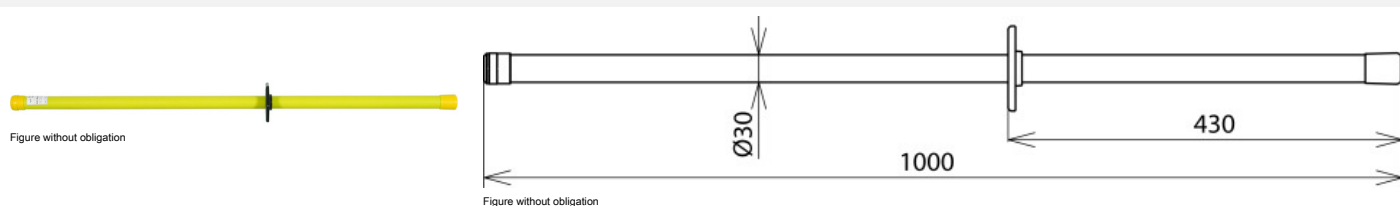

## ES SK 1000 (761 010)

Type	ES SK 1000
Part No.	761 010
Total length (l <sub>g</sub> )	1000 mm
Length (handle) (l <sub>h</sub> )	430 mm
Max. load on the operating head	12 kg
Temperature range	-25 °C ... +55 °C
For use in	Indoor and outdoor installations
Material (insulating tube)	Glass-fibre reinforced polyester tube
Diameter	30 mm
Supporting head for	Hexagon shaft (width across flats 19 mm)
Anti-rotation plug-in coupling including end fitting	No
Type of device	Earthing stick
Weight	980 g
Customs tariff number (Comb. Nomenclature EU)	82055980
GTIN	4013364000155
PU	1 pc(s)