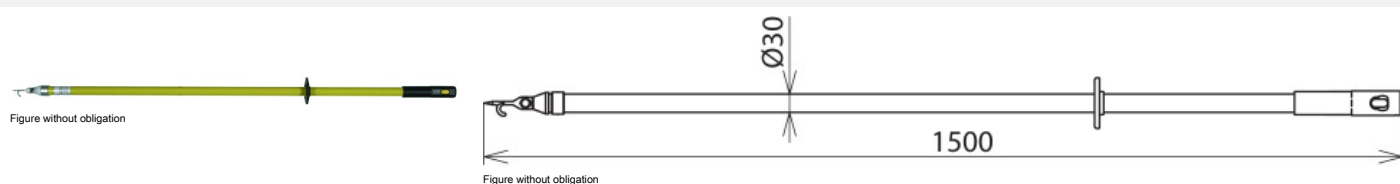

EV TES STK 1500 (758 085)

Discharge device with contact and coupling electrode.

Can be combined with earth cable (Part No. 758 116, 758 125, 758 135 or 758 216).

Type	EV TES STK 1500
Part No.	758 085
Tube length	1310 mm
Total length (l _G)	1500 mm
Screw	M8 x 20 mm
Use	Not suitable for use in wet weather conditions
Material (contact and coupling electrode)	Zamak
Material (insulating tube)	Glass-fibre reinforced polyester tube
Weight	750 g
Customs tariff number (Comb. Nomenclature EU)	85369095
GTIN	4013364247819
PU	1 pc(s)