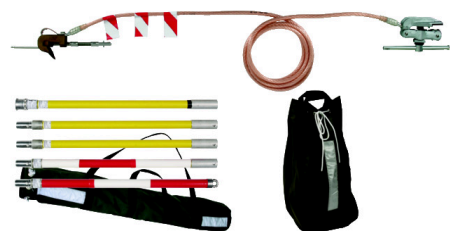

BEV OL NPF PKW K (750 196)

Figure without obligation

Figure without obligation

Kit includes:		
Type	Part No.	Pos. No.
Tommy bar (K) or ratchet (R)		
EKV K 50 8500	2x 751 086	1+4+7
EST SQL RW 4855 TA	1x 769 515	14
STT 55 27 30	1x 785 111	17

Type	BEV OL NPF PKW K
Part No.	750 196
Design	Tommy bar
Type of cable	Single-pole
Cable cross-section (phase side)	50 mm ²
Cable cross-section (earth side)	50 mm ²
Length (single-pole cable)	8500 mm
Fully insulated	No
Cable length	8500 mm
Standard	EN/IEC 61230 (DIN VDE 0683-100)
Max. short-circuit current I _k 0.06 s	32.0 kA
DB drawing No.	3 Ebgw 01.67
DB material No.	237 125
Weight	26,58 kg
Customs tariff number (Comb. Nomenclature EU)	85359000
GTIN	4013364123823
PU	1 pc(s)