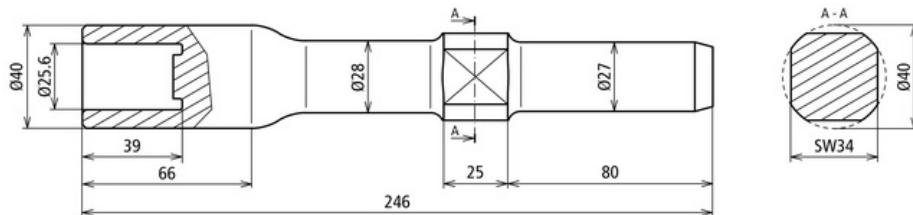

HE RE 25 R27 VH WN STBLANK (648 005)

Figure without obligation

Design for tubular earth rods Ø25 mm StSt (V4A) Wacker Neuson

Type	HE RE 25 R27 VH WN STBLANK
Part No.	648 005
Type	EH 22/400, EH 23/230, EH 24/042/200, BH 23 and BHF 30
Adapter	round Ø27 x 80 mm
Material	St/bare
Hole (d1 x l1)	25.6 x 39 mm
Length	246 mm
Earth rod diameter	25 mm
Earth rod type	RE
Weight	1,46 kg
Customs tariff number (Comb. Nomenclature EU)	82079099
GTIN	4013364129160
PU	1 pc(s)