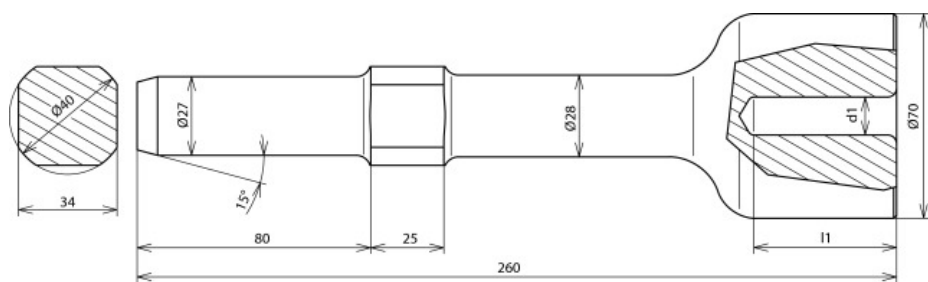

**HE TE 20 R27 LVH WN STBLANK (620 009)**

Figure without obligation

Type	HE TE 20 R27 LVH WN STBLANK
Part No.	620 009
For equipment made by	Wacker Neuson
Type	BH 55, BH 65, BH 55rw, EH 50, EH 75 and EH 22/400
Adapter	round Ø27 x 80 mm
Material	St/bare
Hole (d1 x l1)	13 x 50 mm
Length	260 mm
Earth rod diameter	20 mm
Earth rod type	Z, AZ
Weight	2,8 kg
Customs tariff number (Comb. Nomenclature EU)	82079099
GTIN	4013364118119
PU	1 pc(s)