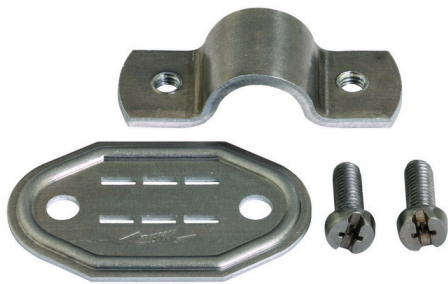

NST 16 ON AL (490 116)

Figure without obligation

Type	NST 16 ON AL
Part No.	490 116
Material of plate	Al
Material of saddle clamp	Al
Clamping range Rd	16 mm
Material of screw	StSt
Screw	⚙️ M6 x 16 mm
Weight	24 g
Customs tariff number (Comb. Nomenclature EU)	83100000
GTIN	4013364306479
PU	50 pc(s)

All number plates are available with different numbers or lettering on request!