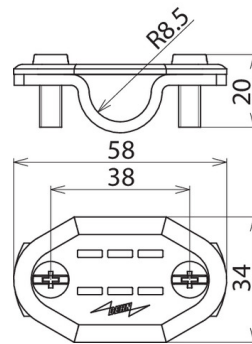

NST 16 ON AL (490 116)

Figure without obligation

Type	NST 16 ON AL
Part No.	490 116
Material of plate	Al
Material of saddle clamp	Al
Clamping range Rd	16 mm
Material of screw	StSt
Screw	⚙️ M6 x 16 mm
Weight	24 g
Customs tariff number (Comb. Nomenclature EU)	83100000
GTIN	4013364306479
PU	50 pc(s)