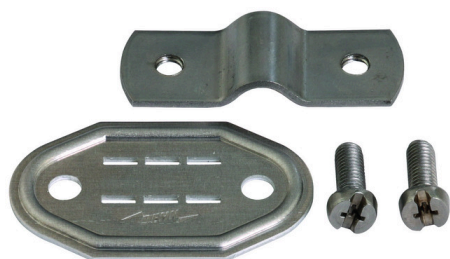

NST 7.10 FL30 ON AL (490 110)

Figure without obligation

Type	NST 7.10 FL30 ON AL
Part No.	490 110
Material of plate	Al
Material of saddle clamp	Al
Clamping range Rd / Fl	7-10 / 30 mm
Material of screw	StSt
Screw	☒ M6 x 16 mm
Weight	23 g
Customs tariff number (Comb. Nomenclature EU)	83100000
GTIN	4013364306462
PU	50 pc(s)

All number plates are available with different numbers or lettering on request!