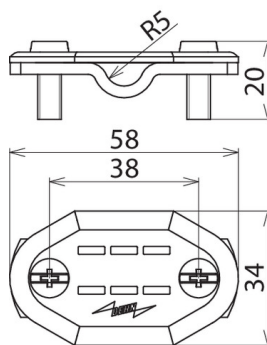

NST 7.10 FL30 ON AL (490 110)

Figure without obligation

Type	NST 7.10 FL30 ON AL
Part No.	490 110
Material of plate	Al
Material of saddle clamp	Al
Clamping range Rd / Fl	7-10 / 30 mm
Material of screw	StSt
Screw	☒ M6 x 16 mm
Weight	23 g
Customs tariff number (Comb. Nomenclature EU)	83100000
GTIN	4013364306462
PU	50 pc(s)