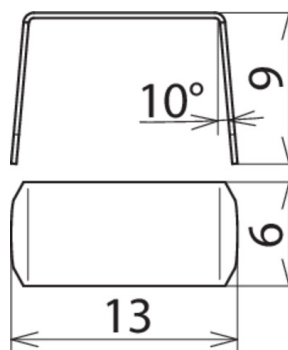

NSE 6 V2A (490 006)

Figure without obligation

Type	NSE 6 V2A
Part No.	490 006
Material	StSt
Number	6
Weight	1 g
Customs tariff number (Comb. Nomenclature EU)	83100000
GTIN	4013364306530
PU	100 pc(s)

We reserve the right to introduce changes in performance, configuration and technology, dimensions, weights and materials in the course of technical progress. The figures are shown without obligation.