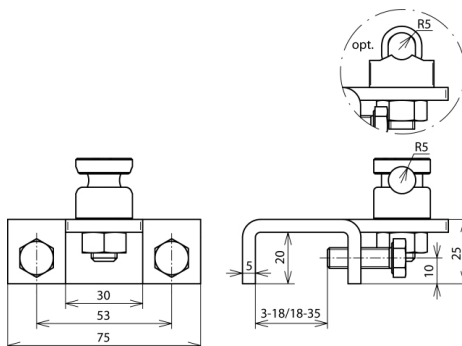

AK 6.10 KSV W KBF18 35 V2A (372 259)

Figure without obligation

Arrangement:

Type	AK 6.10 KSV W KBF18 35 V2A
Part No.	372 259
Clamping range	18-35 mm
Material of clamp	StSt
Clamping range Rd	6-10 mm
Screw	☿ M8 x 25 mm
Material of screw / nut	StSt
Lightning current carrying capability (10/350 µs)	50 kA ^{*)}
Standard	EN 62561-1
Weight	331 g
Customs tariff number (Comb. Nomenclature EU)	85389099
GTIN	4013364119277
PU	25 pc(s)

^{*)} For exact assignment see test certificate.

We reserve the right to introduce changes in performance, configuration and technology, dimensions, weights and materials in the course of technical progress. The figures are shown without obligation.