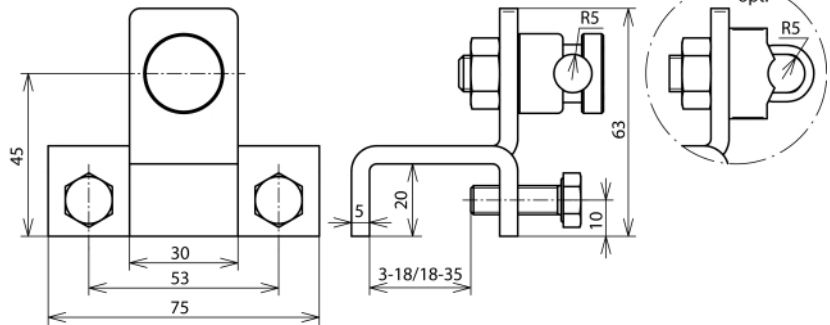

AK 6.10 KSV S KBF18 35 V2A (372 159)

Figure without obligation

Arrangement:

Type	AK 6.10 KSV S KBF18 35 V2A
Part No.	372 159
Clamping range	18-35 mm
Material of clamp	StSt
Clamping range Rd	6-10 mm
Screw	⚙️ M8 x 25 mm
Material of screw / nut	StSt
Lightning current carrying capability (10/350 µs)	50 kA ^{*)}
Standard	EN 62561-1
Weight	333 g
Customs tariff number (Comb. Nomenclature EU)	85389099
GTIN	4013364119215
PU	25 pc(s)