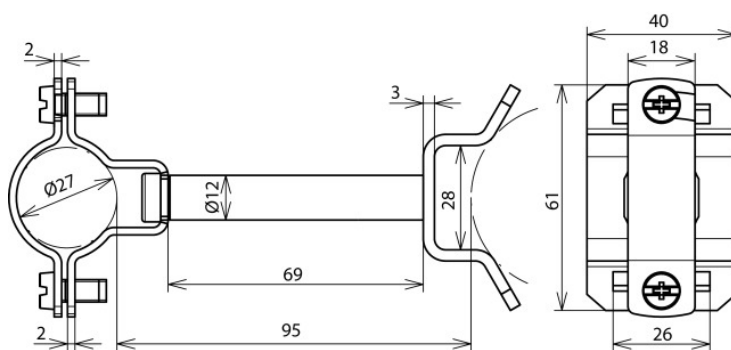

## LH ZS 27 EX P85 SBB V2A (275 454)

Figure without obligation

Type	LH ZS 27 EX P85 SBB V2A
Part No.	275 454
Material	StSt
Conductor support Rd	27 mm
Distance from wall	95 mm
Clamping range of tube	50-300 mm
Material of fixing bush	StSt
Screw	T M6 x 14 mm
Material of screw	StSt
Conductor routing	fixed
Female thread	M8
Standard	DIN IEC/TS 62561-8 (VDE V 0185-561-8)
Weight	173 g
Customs tariff number (Comb. Nomenclature EU)	85389099
GTIN	4013364244504
PU	10 pc(s)

We reserve the right to introduce changes in performance, configuration and technology, dimensions, weights and materials in the course of technical progress. The figures are shown without obligation.