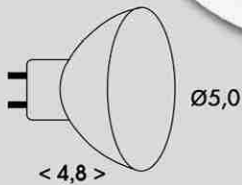

NOVINKA

LED

SMD MR16

A+

470lm

LED5W-MR16/2700

490lm

LED5W-MR16/4100