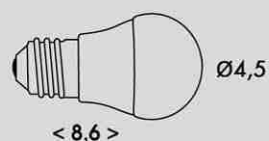

LED5W-G45/E14/4100

LED5W-G45/E14/2700

LED5W-G45/E14/4100

LED

SMD G45

A⁺

420lm

LED5W-G45/E27/2700