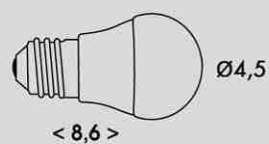

LED5W-G45/E14/2700

LED5W-G45/E14/4100

**LED**

**SMD G45**

**A<sup>+</sup>**

**420lm**

LED5W-G45/E27/2700

**440lm**