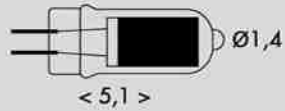

NOVINKA
LED

COB G4
A+

LED2,5W-G4/2700

LED2,5W-G4/4100

LED2,5W-G4/2700

LED2,5W-G4/4100

NOVINKA
LED

SMD E27
A+