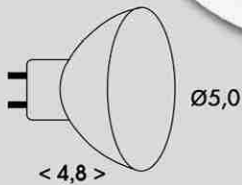

### SMD MR16

A+

470lm

LED5W-MR16/2700

490lm

LED5W-MR16/4100

LED5W-MR16/2700

LED5W-MR16/4100