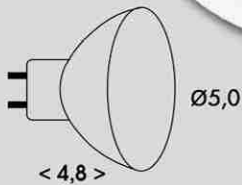

### SMD MR16

A+

470lm

LED5W-MR16/2700

490lm

LED5W-MR16/4100

LED5W-MR16/2700

8 590 849 5252 67