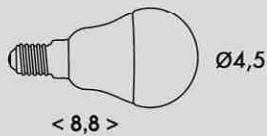

NOVINKA

LED

SMD G45

A+

590lm

LED7W-G45/E14/2700

630lm

LED7W-G45/E14/4100