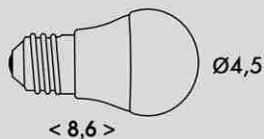

NOVINKA

LED

SMD G45

A+