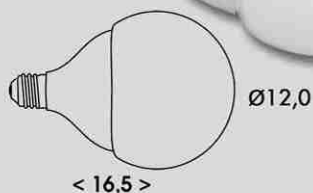

630lm

LED7W-G45/E27/4100

LED7W-G45/E27/2700

LED7W-G45/E27/4100

LED

SMD GLOBE

A+

1730lm