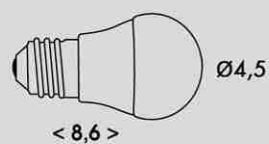

LED5W-G45/E14/4100

LED5W-G45/E14/2700

LED5W-G45/E14/4100

LED

SMD G45

A⁺

420lm

LED5W-G45/E27/2700