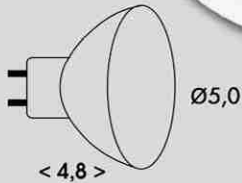

NOVINKA

LED

SMD MR16

A+